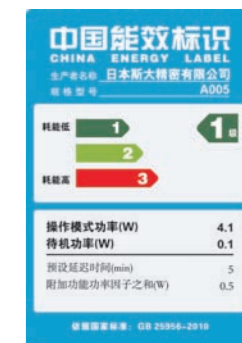

Level 1 Save Energy

Print QR Code Scan & get more!

Dual Port

Common Ribbon Cassette

WHQL

◆ Receipt ◆ Statement ◆ Bill ◆ Ticket ◆ Data logging ◆ Invoice ◆ Tax ◆ Memo ◆

SP6000

SP6000 Specifications

Operating System Support: Windows 8 (32/64) / Windows 7 (32/64) / Windows XP

Technical Specifications:

Print Method	18 Pin Dot-Matrix
Dot Density	120dpi / 240dpi
Print Speed	
Draft 10 CPI	200 cps
NLQ 10CPI	100 cps
Kanji	75 cps
Number of Columns	50 columns (10CPI) / 5" width
Print Direction	Bi-directional, Logic Seeking
Emulation	ESC/P-K
1D Barcode	EAN13, EAN-8, Interleaved 2 of 5, UPC-A, UPC-E, Code 39, Code 128
2D Code	QR
Footprint Dimensions	275 (W) x 240 (D) x 163 (H) mm (including knob)
Product Dimensions	275 (W) x 294 (D) x 163 (H) mm
Weight	Approximate 3.4 Kg
Interface	On board USB and Parallel
Power Supply	Internal, Input Voltage : 100-240V
Paper:	
Handling	Front Flatbed for Friction Paper & Rear Tractor for Fanfold Paper
Width	Fanfold : 3.5" - 6.0" ; Friction : 4.0" - 8.3" (Support A4 Protrait Size)
Length	Fanfold : Min. 3" ; Friction : 4.0" - 11.7"
Copy Capability	Original + 2 Copies (Tractor)
Ribbon	RC6000B (Black)
Reliability:	
Printer MTBF	10,000 P.O.H.
Print Head	260 Million Strokes
Mechchanism	20 Million Lines
RC6000B Ribbon	3 Million Characters
Noise	57dB